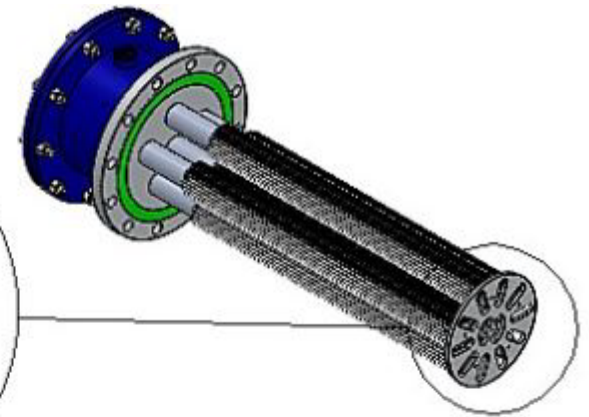

# 10" NEMA 4 - 150 LBS.

TB-90  
NEMA-4  
(TERMINAL BOX-  
ALUMINUM)

$\phi 16.00$

FLANGE 10"-150LBS  
ALUMINUM

10" GREEN  
GASKET

BACK PLATE