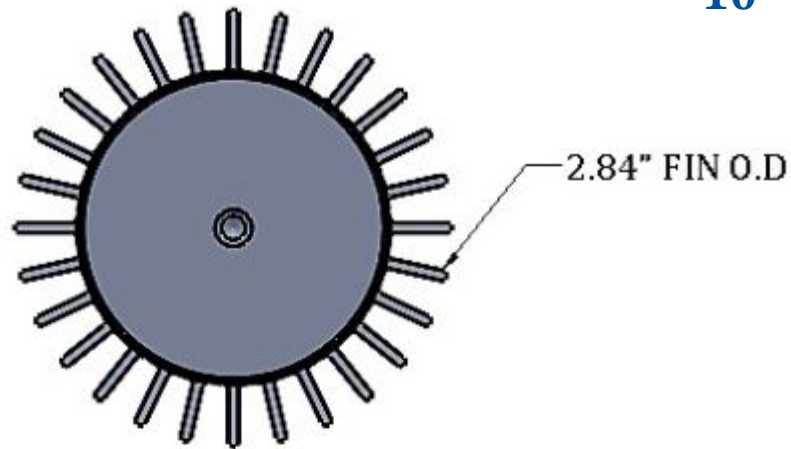

# 10" NEMA 4 - 150 LBS.

TB-90  
NEMA-4  
(TERMINAL BOX-  
ALUMINUM)

$\phi 16.00$

FLANGE 10"-150LBS  
ALUMINUM

10" GREEN  
GASKET

BACK PLATE