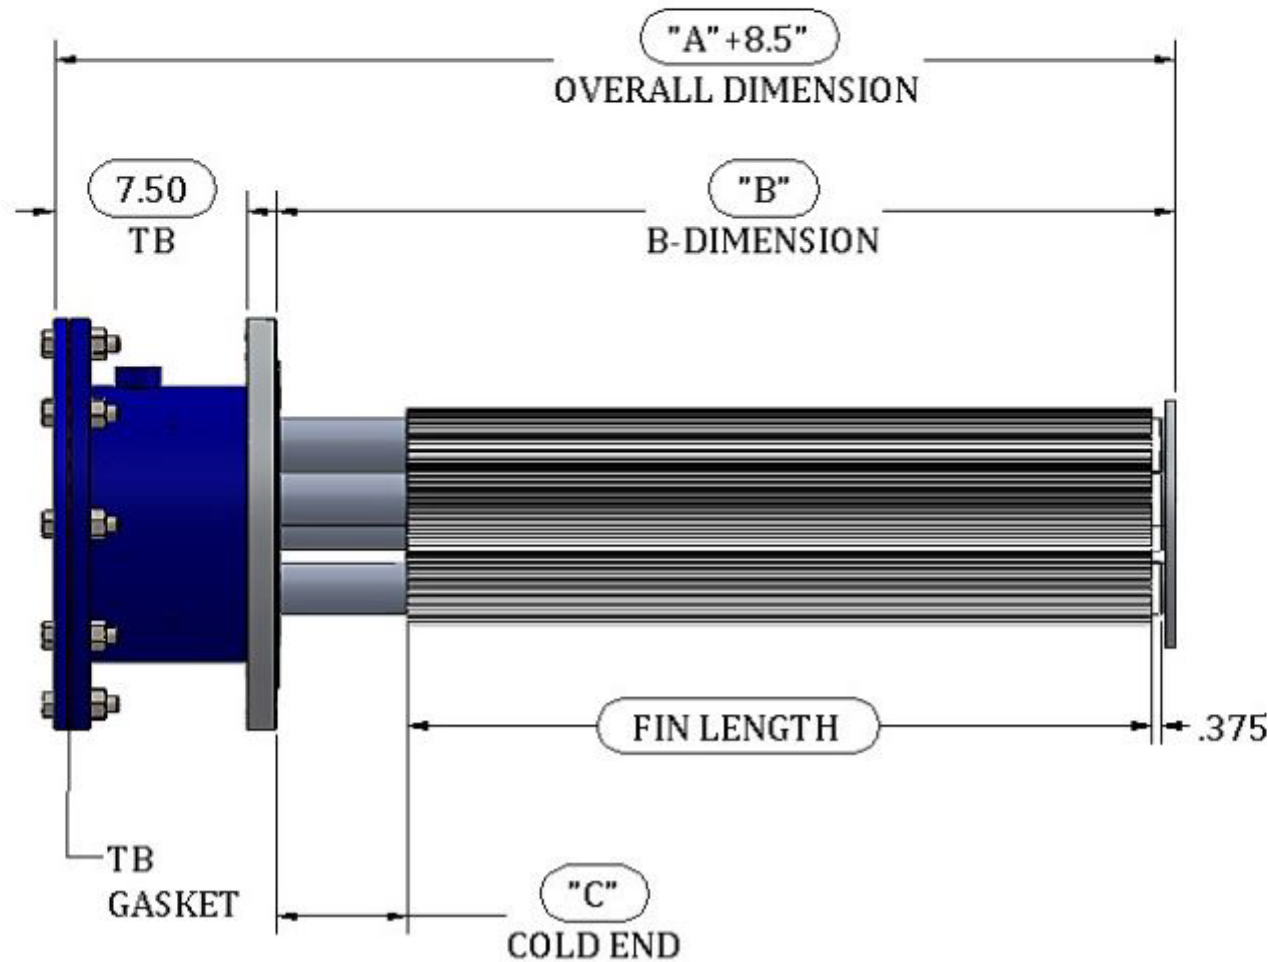

# 10" NEMA 4 - 150 LBS.

TB-90  
NEMA-4  
(TERMINAL BOX-  
ALUMINUM)

$\phi 16.00$

FLANGE 10"-150LBS  
ALUMINUM

10" GREEN  
GASKET

BACK PLATE