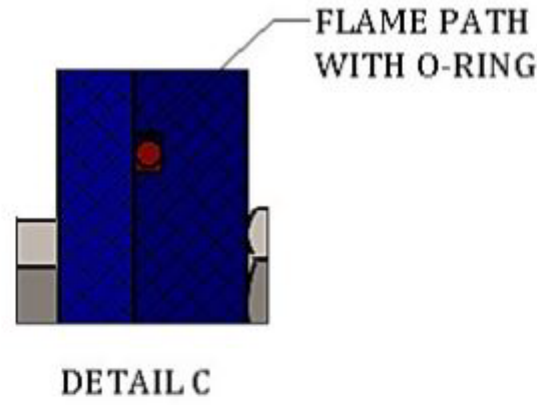

10" NEMA 7 - 150 LBS.

TB-114
NEMA-7
EXPLOSION PROOF
(TERMINAL BOX-
ALUMINUM)