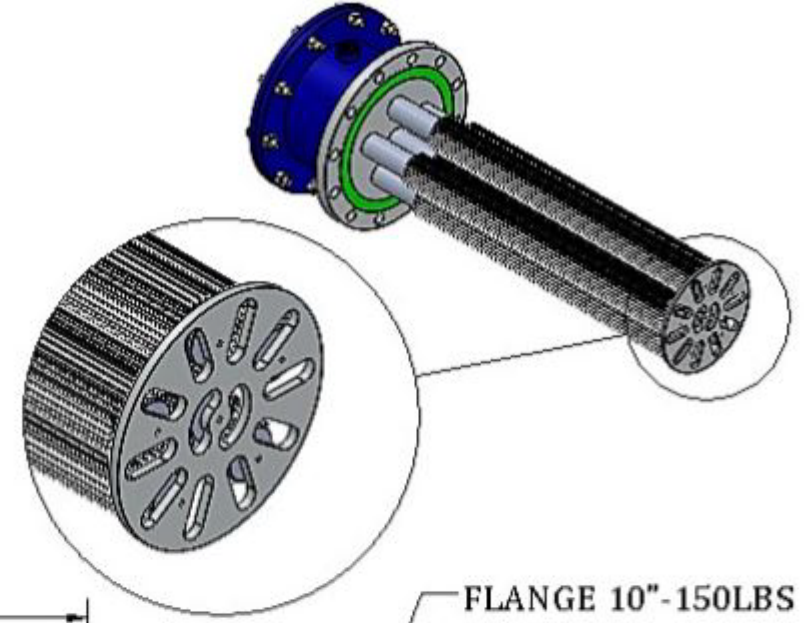

10" NEMA 7 - 150 LBS.

TB-114
NEMA-7
EXPLOSION PROOF
(TERMINAL BOX-
ALUMINUM)