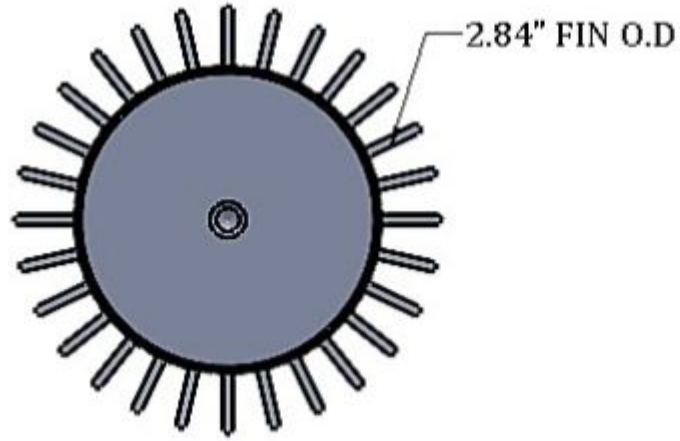

10" NEMA 7 - 150 LBS.

TB-114
NEMA-7
EXPLOSION PROOF
(TERMINAL BOX-
ALUMINUM)