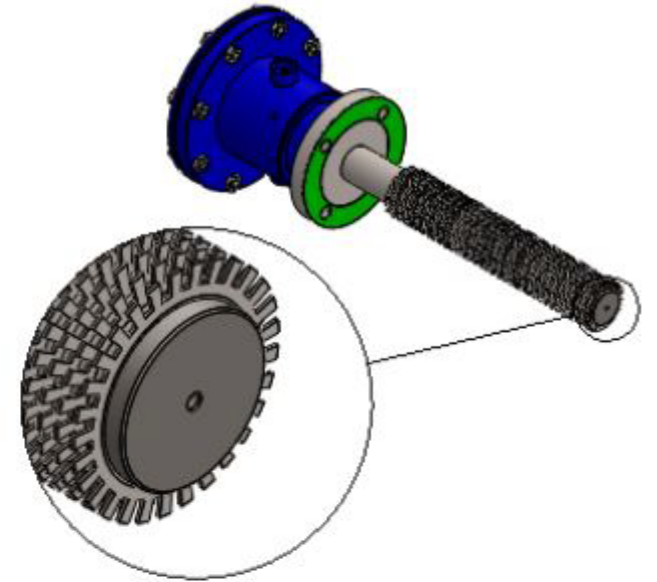

3" NEMA 4 - 150 LBS.

TB-74
NEMA-4
(TERMINAL BOX-SS)