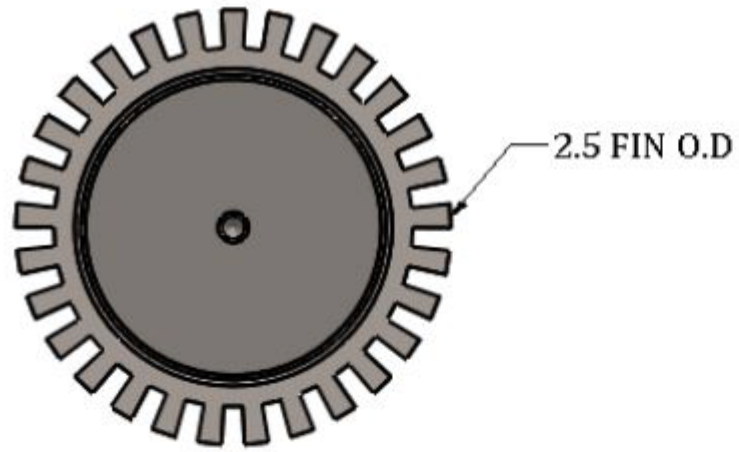

3" NEMA 4 - 150 LBS.

TB-74
NEMA-4
(TERMINAL BOX-SS)