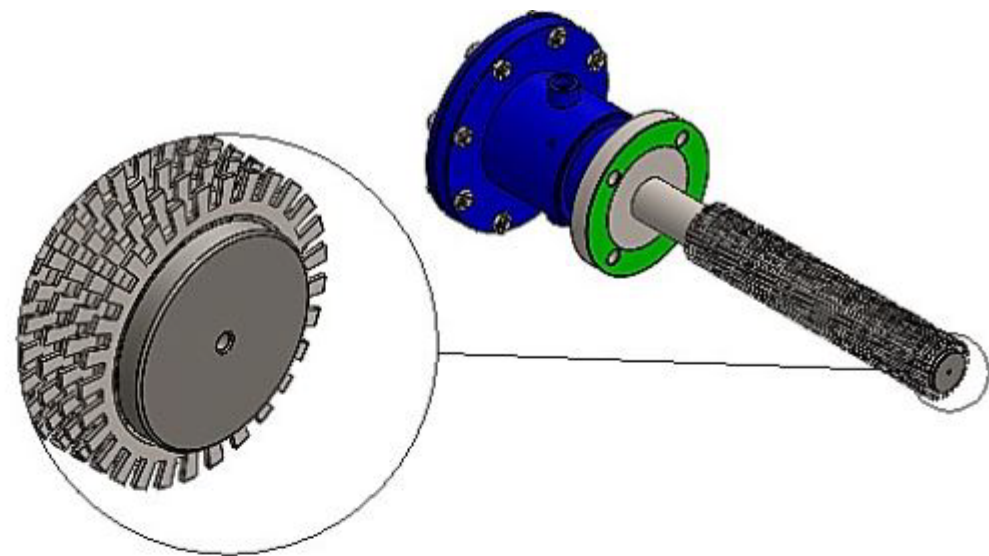

### 3" NEMA 7 - 150 LBS.

TB-98  
NEMA-7  
EXPLOSION PROOF  
(TERMINAL BOX-SS)