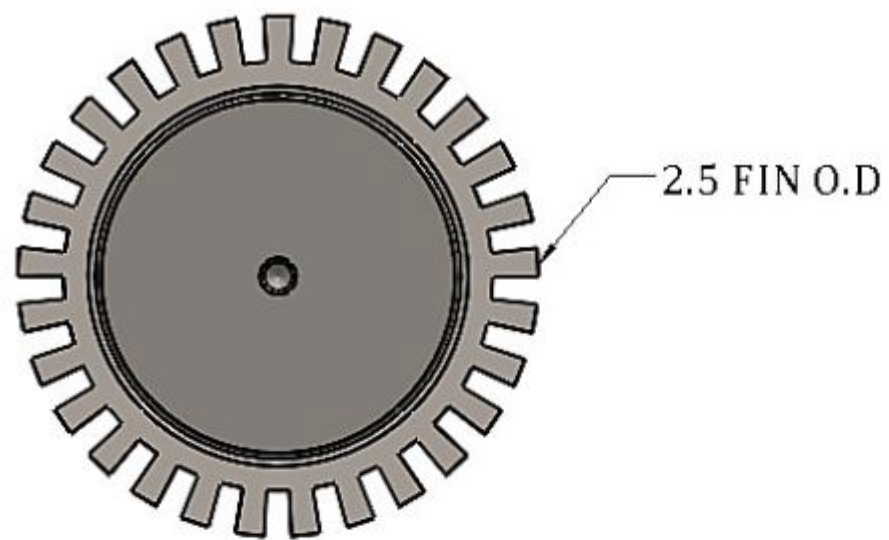

### 3" NEMA 7 - 150 LBS.

TB-98  
NEMA-7  
EXPLOSION PROOF  
(TERMINAL BOX-SS)